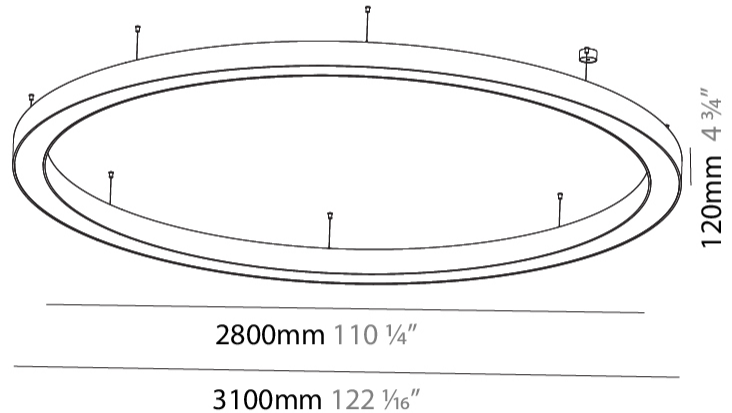

GENERAL

Series: Glorious
Subseries: Glorious
Brand: Prolicht
Division: Architectural
Mounting Type: Suspension
Mounting Location: Ceiling
Subcategory: Ambient

PHYSICAL

Shape: Round
Diameter (mm): 3100
Diameter (in): 122 1/16
Depth (mm): 120
Depth (in): 4 3/4
Max. Overall Height (mm): 2120
Max. Overall Height (in): 83 7/16
Light Distribution: Direct / Indirect
Weight (kg): 40.905
Weight (lbs): 90.18
Diffuser: PMMA - Opalor Micro-Prism
Fixture Finish: SSR / BKV / CWI / CRY / HAB / UFT / ITA / RUA / FTG / MYG / LOD / PUS / FRO / FUP / KIA / POP / BLS / SPG / MEY / GOH / GUM / CHC / COM / ABZ / JAG / OBR / MOS / ROR
Fixture Material: Aluminum

ELECTRICAL

Lamp Type: LED (Zhaga Standard)
Input Wattage (W): 240
Total Output Wattage (W): 192 / 153.6 (3500K)
Dimming: Non-Dimming / Phase Dimming (120Vac only) / 0-10V Dimming
Driver Included: Yes
Driver Location: Integrated
Driver Type: Constant Current - 120 / 277Vac
Driver Class: Class 2
Input Voltage (V): 120 - 277
Constant Current (MA): 350 / 800 (3500K)

LED

Color Temperature (°K): 3000 / 3500 / 4000
Max. Delivered Lumen (lm): 14770 / 15288 / 15600 Direct / 10220 / 10584 / 10800 Indirect
CRI: >80 CRI
Efficiency (%): 70
Lamp Life (hrs): 50000

OPTICAL

RATINGS AND CERTIFICATIONS

Certified By: Certified for North American Standards
IP rating: IP20

PROJECT _____
TYPE _____
SPECIFIER _____
QUANTITY _____
DATE _____